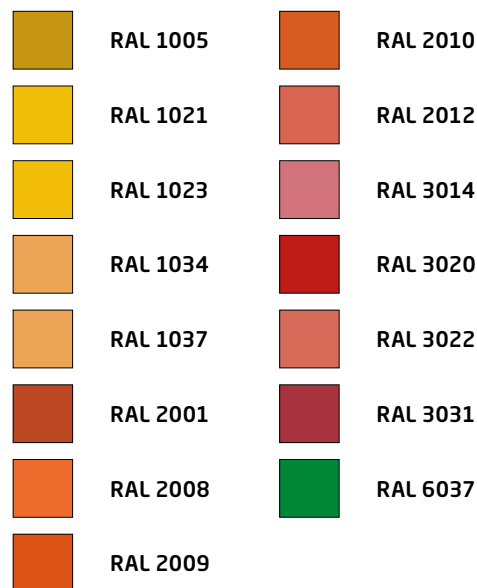

Alesta® SD

Excluded RAL-based colours

Alesta® SuperDurable RAL-based product range

is available in different finishes, smooth matt and semi-gloss or fine textured. We offer a vast range of RAL-based colours. The colours mentioned in this document cannot be developed in Alesta® SD quality.

Excluded RAL-based colours for QUALICOAT class 2

The QUALICOAT institute excludes some critical class 2 RAL shades from the certification.

Excluded RAL-based colours by Axalta

Our R&D department is continuously improving and further developing our RAL-based, Alesta® SD colour offering. Currently we exclude the following RAL shades in addition. These colours might become available in the future, consult us for more information.