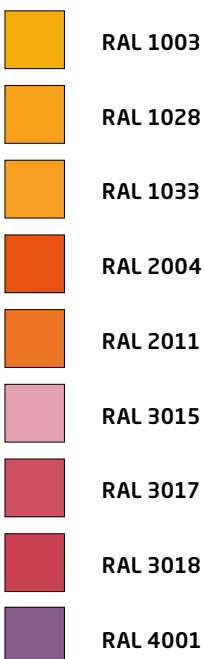

Excluded RAL-based colours for QUALICOAT class 2

The QUALICOAT institute excludes some critical class 2 RAL shades from the certification.